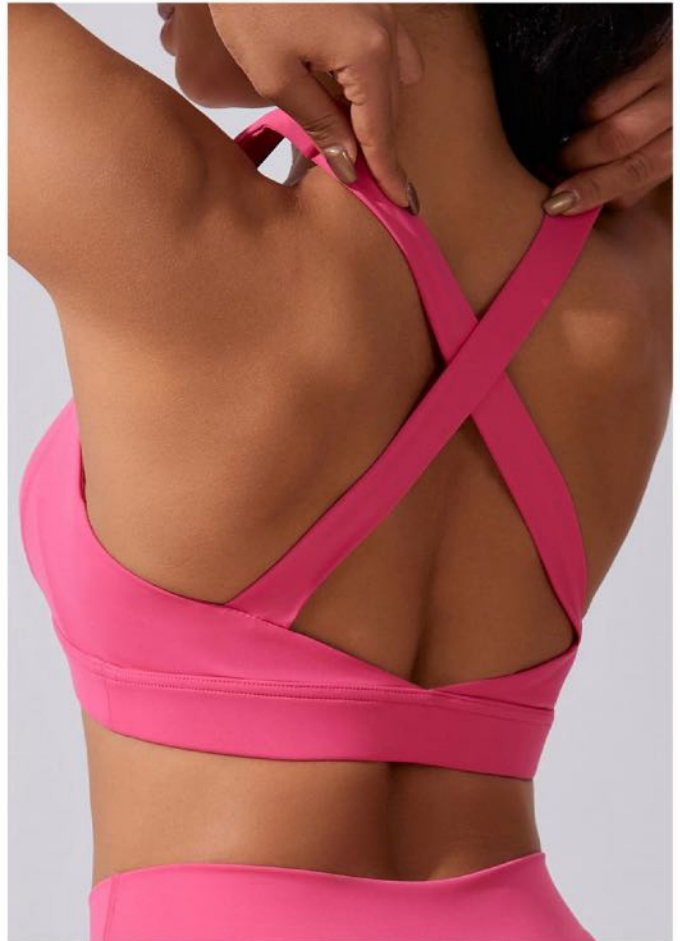

YOGA

NEW
PRODUCT
CATALOGUE

COMFORT
EXERCISE

87% NYLON
13% SPANDEX

63- **F102** S, M, L, XL

READY TO SHIP:

57- **F158** S, M, L, XL

READY TO SHIP: ●●●●●

87% NYLON
13% SPANDEX

69- **F007** S, M, L, XL

READY TO SHIP: ● ● ● ● ○ ●

78% POLYESTER
22% SPANDEX

34- **F212** XS, S, M, L, XL

READY TO SHIP: ●●●

75% NYLON
25% SPANDEX

35- **F215** XS, S, M, L, XL

READY TO SHIP: ●●●●●

36- **F214** XS, S, M, L, XL

READY TO SHIP: ●●●●●

37- **F213** XS, S, M, L, XL

READY TO SHIP: ●●●●●

38- **F214-F215** XS, S, M, L, XL

READY TO SHIP: ●●●●●

01- **F206** XS、S、M、L、XL

READY TO SHIP: ●●●○●

75% NYLON
25% SPANDEX

02- **F208** XS, S, M, L, XL, 2XL, 3XL

READY TO SHIP: ●●●●

75% NYLON
25% SPANDEX

03- **F210** XS, S, M, L, XL, 2XL, 3XL

READY TO SHIP: 

75% NYLON
25% SPANDEX