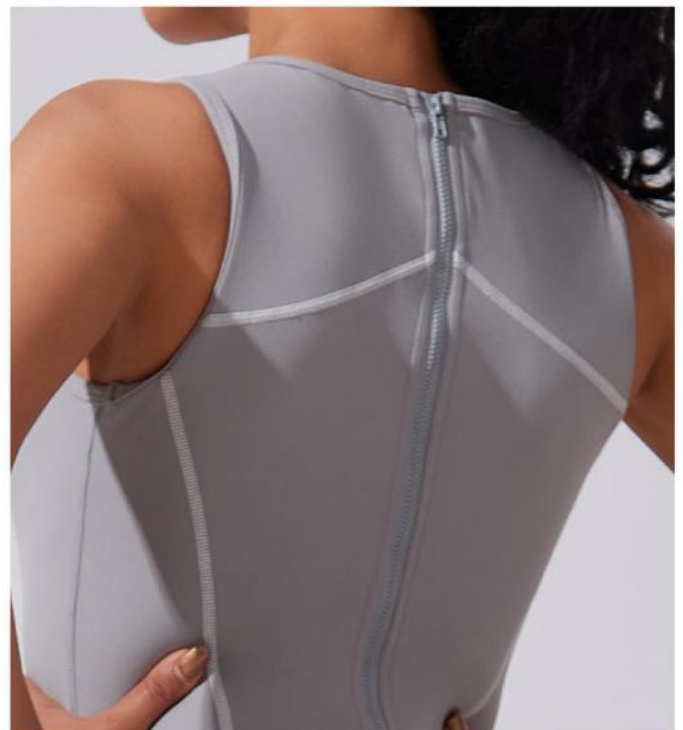

YOGA

NEW
PRODUCT
CATALOGUE

COMFORT
EXERCISE

87% NYLON
13% SPANDEX

63- **F102** S, M, L, XL

READY TO SHIP:

57- **F158** S, M, L, XL

READY TO SHIP: ●●●●●

87% NYLON
13% SPANDEX

69- **F007** S, M, L, XL

READY TO SHIP: ● ● ● ● ○ ●

78% POLYESTER
22% SPANDEX

34- **F212** XS, S, M, L, XL

READY TO SHIP: ●●●

75% NYLON
25% SPANDEX

35- **F215** XS, S, M, L, XL