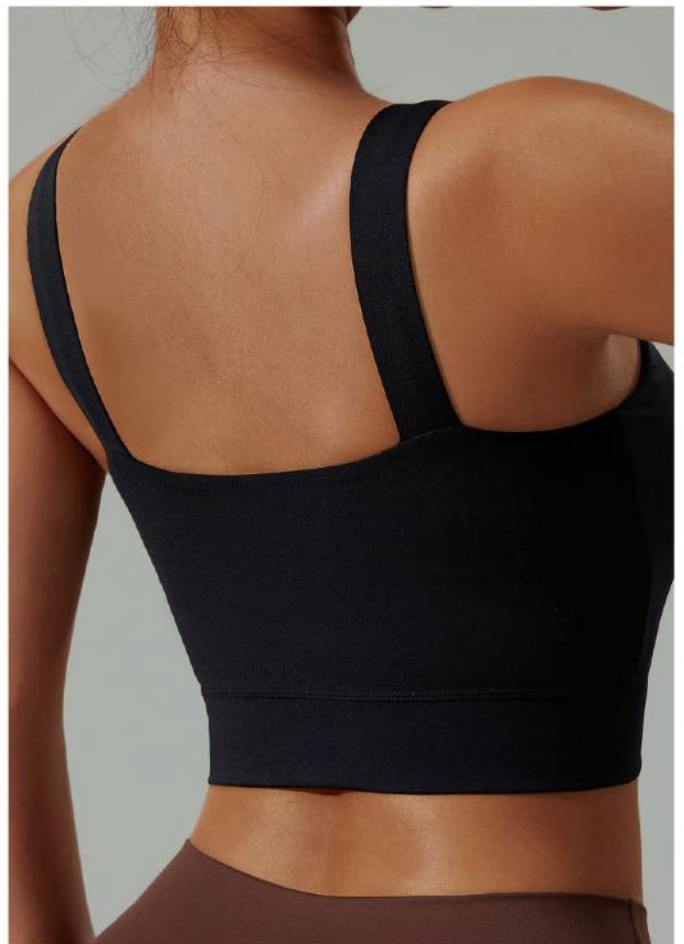

YOGA

NEW
PRODUCT
CATALOGUE

COMFORT
EXERCISE

87% NYLON
13% SPANDEX

63- **F102** S, M, L, XL

READY TO SHIP:

57- **F158** S, M, L, XL

READY TO SHIP: ●●●●●

87% NYLON
13% SPANDEX

69- **F007** S, M, L, XL

READY TO SHIP: ● ● ● ● ○ ●

78% POLYESTER
22% SPANDEX

34- **F212** XS, S, M, L, XL

READY TO SHIP: ●●●

75% NYLON
25% SPANDEX

35- **F215** XS, S, M, L, XL